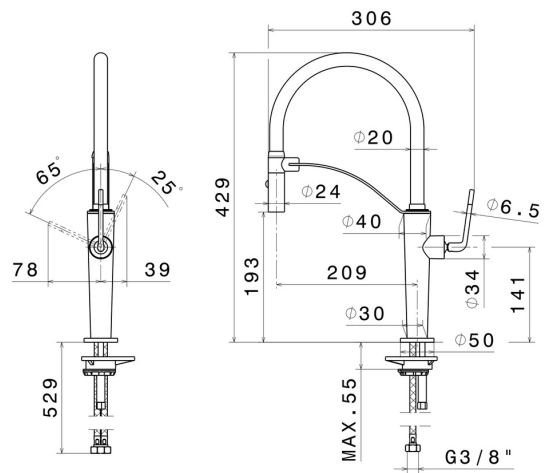

O'RAMA

68735.05.093

Semi-professional single-lever sink mixer with swivel and adjustable spout. Double-jet flow - finish Chrome - Matt Black

Chrome - Matt Black

FEATURES

- | | |
|---------------------|--|
| Material | Brass |
| Technology | Low Lead - Save Water |
| Installation | Freestanding |
| Kitchen mixer spout | Adjustable spout - Swivel spout |
| Control type | Single lever |

TECHNICAL DRAWING

 **AR Preview**
try it in your home

More Details
on our [website](#)

O'RAMA

68735.05.093

Semi-professional single-lever sink mixer with swivel and adjustable spout. Double-jet flow - finish Chrome - Matt Black