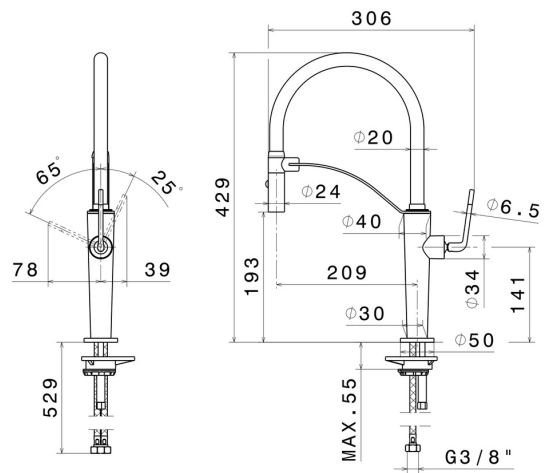

# O'RAMA

**68735.33.093**

Semi-professional single-lever sink mixer with swivel and adjustable spout. Double-jet flow - finish Brushed Nickel + Matt black

Brushed Nickel + Matt black

## FEATURES

Material	<b>Brass</b>
Technology	<b>Low Lead - Save Water</b>
Installation	<b>Freestanding</b>
Kitchen mixer spout	<b>Adjustable spout - Swivel spout</b>
Control type	<b>Single lever</b>

## TECHNICAL DRAWING

**O'RAMA**

**68735.33.093**

Semi-professional single-lever sink mixer with swivel and adjustable spout. Double-jet flow - finish  
Brushed Nickel + Matt black

**AVAILABLE FINISHES**

---