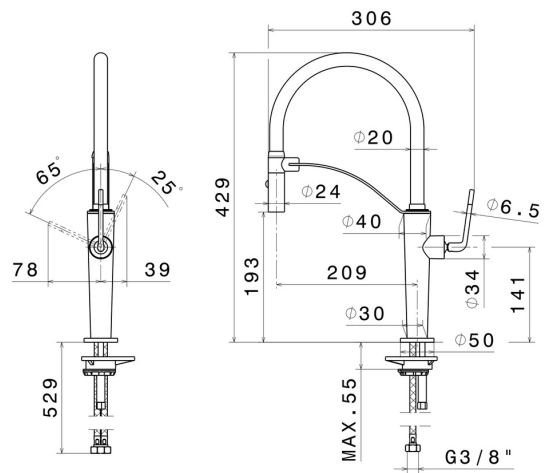

O'RAMA

68735.57.064

Semi-professional single-lever sink mixer with swivel and adjustable spout. Double-jet flow - finish PVD Brushed Gun Metal + Matt black

PVD Brushed Gun Metal + Matt black

FEATURES

Material	Brass
Technology	Low Lead - Save Water
Installation	Freestanding
Kitchen mixer spout	Adjustable spout - Swivel spout
Control type	Single lever

TECHNICAL DRAWING

O'RAMA

68735.57.064

Semi-professional single-lever sink mixer with swivel and adjustable spout. Double-jet flow - finish PVD Brushed Gun Metal + Matt black

AVAILABLE FINISHES

57.064

PVD Brushed Gun Metal + Matt black