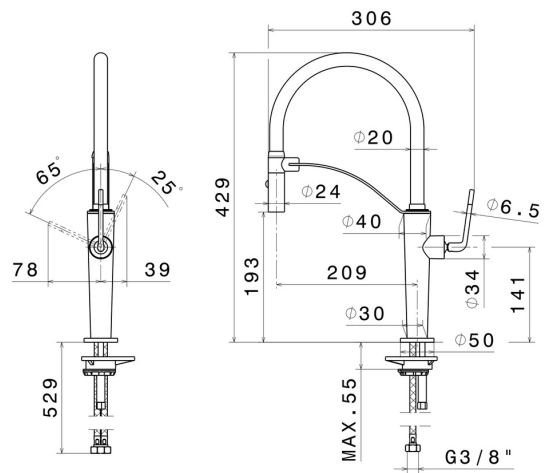

O'RAMA

68735.57.067

Semi-professional single-lever sink mixer with swivel and adjustable spout. Double-jet flow - finish PVD Brushed Copper Bronze + Matt black

PVD Brushed Copper Bronze + Matt black

FEATURES

Material	Brass
Technology	Low Lead - Save Water
Installation	Freestanding
Kitchen mixer spout	Adjustable spout - Swivel spout
Control type	Single lever

TECHNICAL DRAWING

O'RAMA

68735.57.067

Semi-professional single-lever sink mixer with swivel and adjustable spout. Double-jet flow - finish PVD Brushed Copper Bronze + Matt black