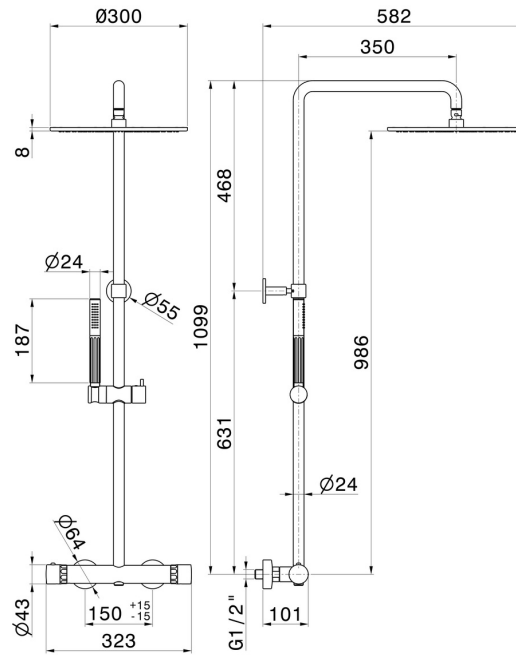

## 72951.01.014

Short shower column, cold body - finish Matt White  
 With external thermostatic mixer with diverter, head and shower.

### TECHNICAL DRAWING

**72951.01.014**

Short shower column, cold body - finish Matt White