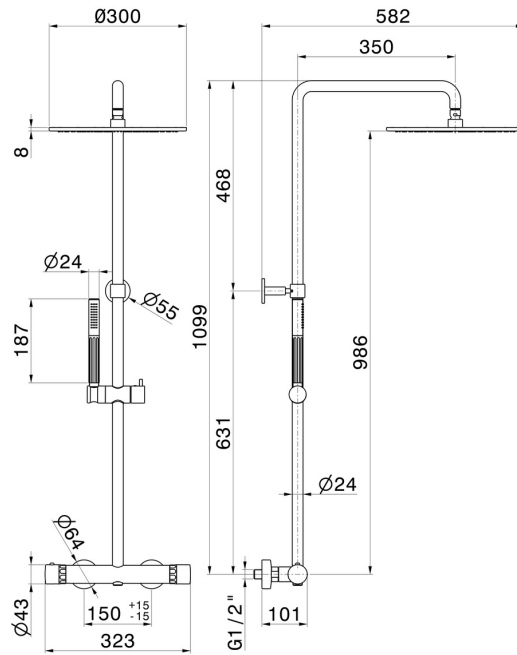

**72951.01.093**

Short shower column, cold body - finish Matt Black  
 With external thermostatic mixer with diverter, head and shower.

**FEATURES**

Material	<b>Brass/Marble</b>
Technology	<b>Save Water</b>
Installation	<b>Wall mounted</b>
Diverter type	<b>Mechanic diverter</b>
Water mixing	<b>Thermostatic</b>

**TECHNICAL DRAWING**

**72951.01.093**

Short shower column, cold body - finish Matt Black

**61.020**

finish PVD Glossy Gold