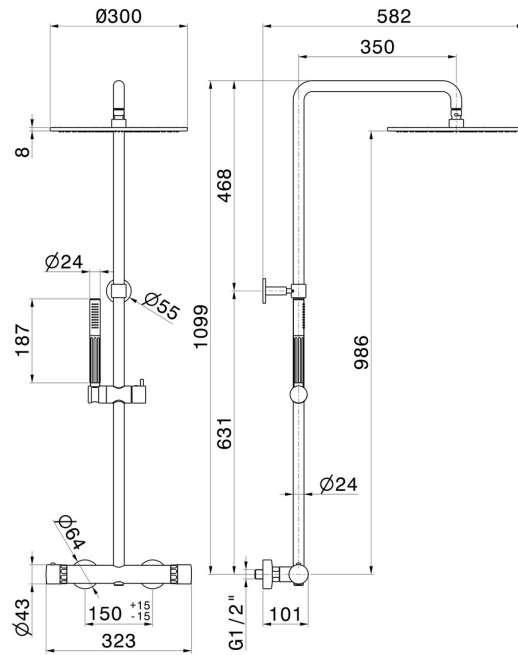

**72951.21.018**

Short shower column, cold body - finish Chrome  
 With external thermostatic mixer with diverter, head and shower.

Chrome

**FEATURES**

- |               |                          |
|---------------|--------------------------|
| Material      | <b>Brass/Marble</b>      |
| Technology    | <b>Save Water</b>        |
| Installation  | <b>Wall mounted</b>      |
| Diverter type | <b>Mechanic diverter</b> |
| Water mixing  | <b>Thermostatic</b>      |

**TECHNICAL DRAWING**

**AR Preview**  
 try it in your home

**More Details**  
 on our [website](#)

**72951.21.018**

Short shower column, cold body - finish Chrome