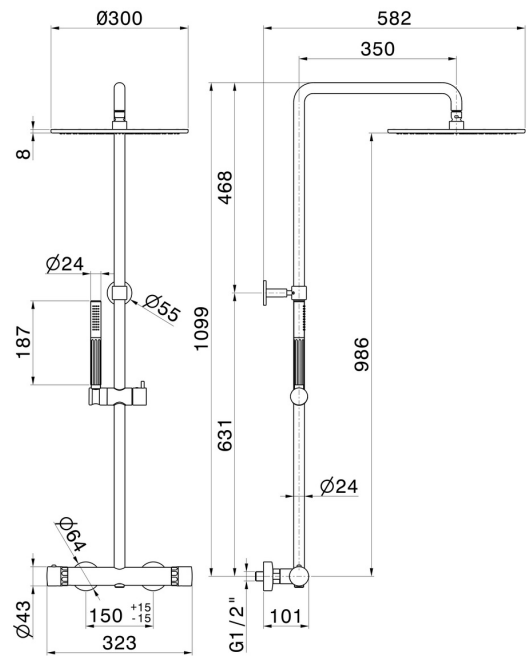

## 72951.59.064

Short shower column, cold body - finish PVD Brushed Gun Metal

With external thermostatic mixer with diverter, head and shower.

PVD Brushed Gun Metal

### TECHNICAL DRAWING

**72951.59.064**

Short shower column, cold body - finish PVD Brushed Gun Metal