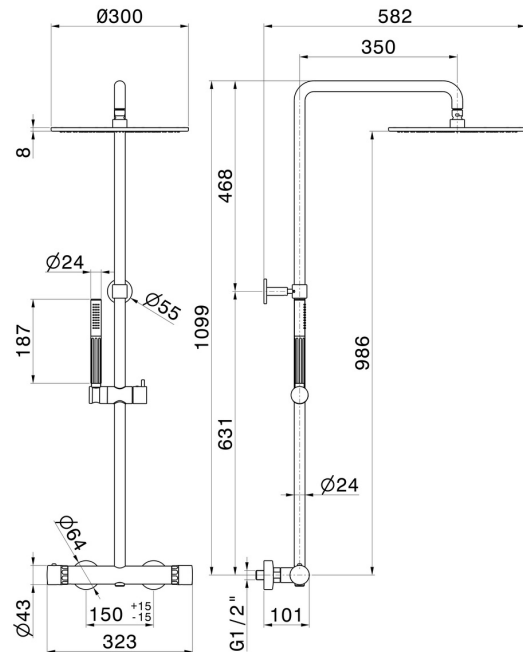

72951.59.066

Short shower column, cold body - finish PVD Brushed steel
 With external thermostatic mixer with diverter, head and shower.

FEATURES

Material	Brass/Marble
Technology	Save Water
Installation	Wall mounted
Diverter type	Mechanic diverter
Water mixing	Thermostatic

TECHNICAL DRAWING

72951.59.066

Short shower column, cold body - finish PVD Brushed steel

AVAILABLE FINISHES

59.066

PVD Brushed steel

01.014

finish Matt White