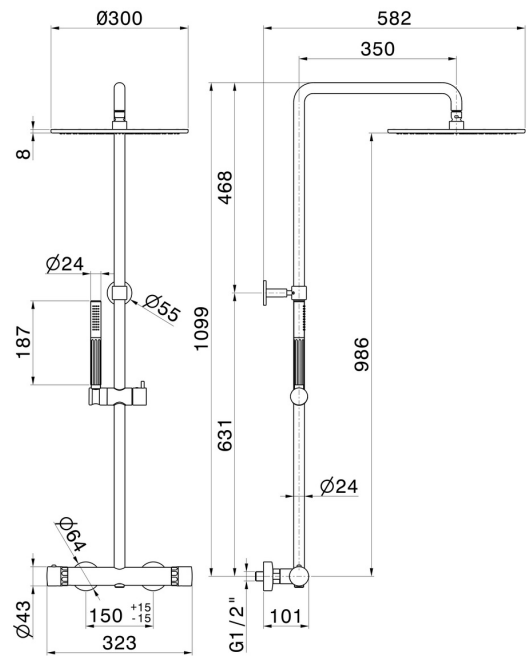

72951.59.067

Short shower column, cold body - finish PVD Brushed Copper Bronze

With external thermostatic mixer with diverter, head and shower.

PVD Brushed Copper Bronze

FEATURES

Material	Brass/Marble
Technology	Save Water
Installation	Wall mounted
Diverter type	Mechanic diverter
Water mixing	Thermostatic

TECHNICAL DRAWING

72951.59.067

Short shower column, cold body - finish PVD Brushed Copper Bronze

AVAILABLE FINISHES

59.067

PVD Brushed Copper Bronze

01.014

finish Matt White