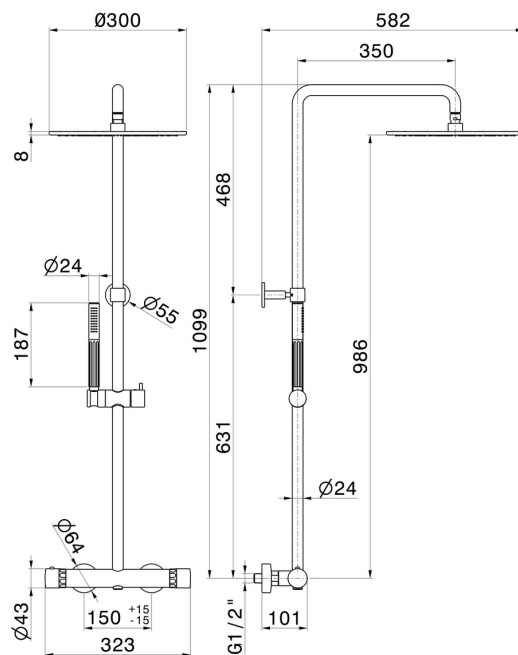

72951.61.020

Short shower column, cold body - finish PVD Glossy Gold
 With external thermostatic mixer with diverter, head and shower.

PVD Glossy Gold

FEATURES

| | |
|---------------|--------------------------|
| Material | Brass/Marble |
| Technology | Save Water |
| Installation | Wall mounted |
| Diverter type | Mechanic diverter |
| Water mixing | Thermostatic |

TECHNICAL DRAWING

72951.61.020

Short shower column, cold body - finish PVD Glossy Gold

AVAILABLE FINISHES

61.020

PVD Glossy Gold

01.014

finish Matt White