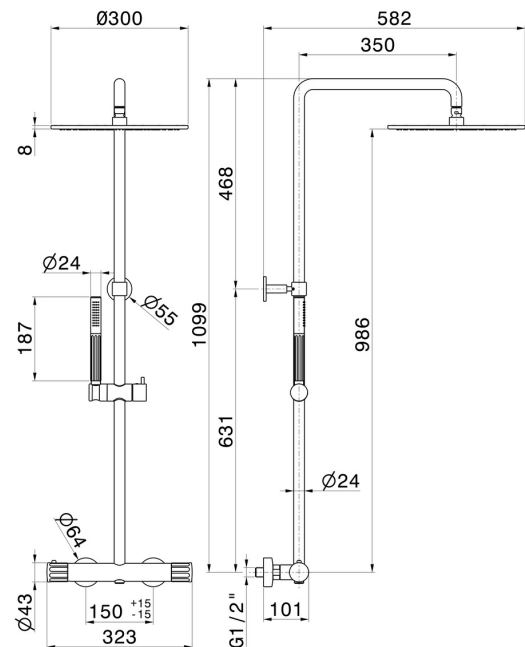

72851.01.014

Short shower column, cold body with external thermostatic mixer with diverter, head and shower - finish Matt White

FEATURES

Material	Brass
Technology	Save Water
Installation	Wall mounted
Control type	Single lever
Diverter type	Mechanic diverter
Water mixing	Thermostatic

TECHNICAL DRAWING

72851.01.014

Short shower column, cold body with external thermostatic mixer with diverter, head and shower -
finish Matt White

AVAILABLE FINISHES

01.014

Matt White

01.093

finish Matt Black