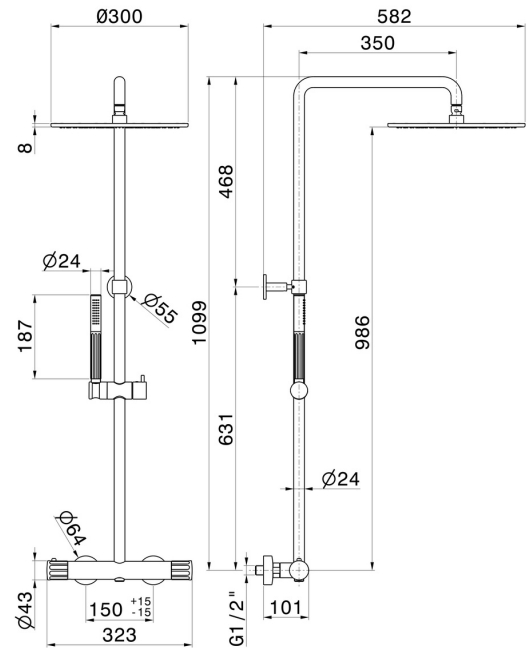

72851.01.093

Short shower column, cold body with external thermostatic mixer with diverter, head and shower - finish Matt Black

Matt Black

FEATURES

Material	Brass
Technology	Save Water
Installation	Wall mounted
Control type	Single lever
Diverter type	Mechanic diverter
Water mixing	Thermostatic

TECHNICAL DRAWING

72851.01.093

Short shower column, cold body with external thermostatic mixer with diverter, head and shower -
finish Matt Black

AVAILABLE FINISHES

01.093

Matt Black

01.014

finish Matt White