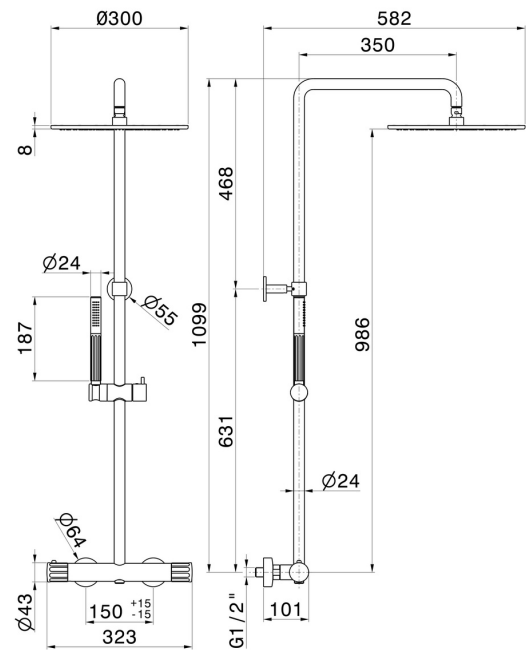

## 72851.61.020

Short shower column, cold body with external thermostatic mixer with diverter, head and shower - finish PVD Glossy Gold

PVD Glossy Gold

### FEATURES

Material	<b>Brass</b>
Technology	<b>Save Water</b>
Installation	<b>Wall mounted</b>
Control type	<b>Single lever</b>
Diverter type	<b>Mechanic diverter</b>
Water mixing	<b>Thermostatic</b>

### TECHNICAL DRAWING

**72851.61.020**

Short shower column, cold body with external thermostatic mixer with diverter, head and shower -  
finish PVD Glossy Gold

**59.098**

finish PVD Brushed Pale Gold