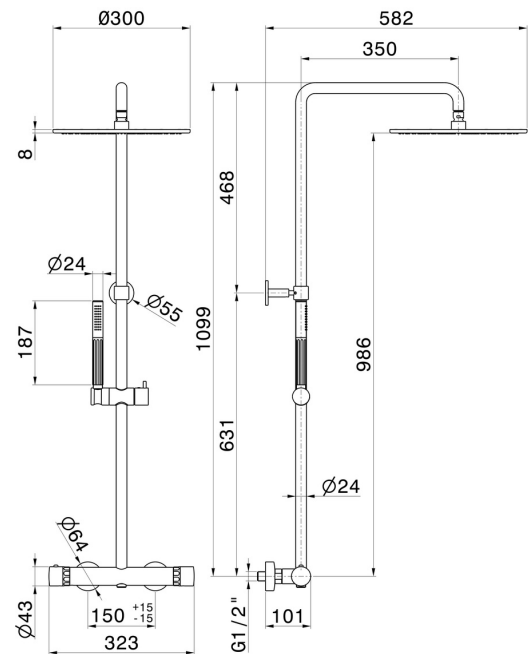

73051.01.014

Short shower column, cold body with external thermostatic mixer with diverter, head and shower - finish Matt White

FEATURES

Material	Brass/Marble
Technology	Save Water
Installation	Wall mounted
Control type	Single lever
Diverter type	Mechanic diverter
Outlets	2 Ways Out
Water mixing	Thermostatic

TECHNICAL DRAWING

73051.01.014

Short shower column, cold body with external thermostatic mixer with diverter, head and shower -
finish Matt White

AVAILABLE FINISHES

01.014

Matt White

01.093

finish Matt Black