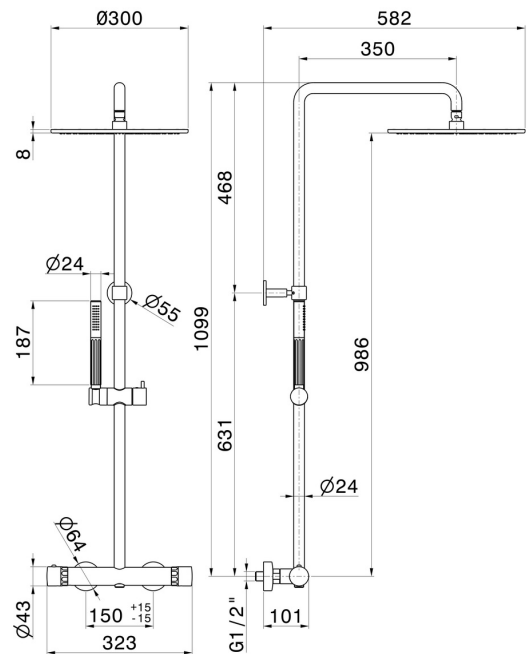

## 73051.59.064

Short shower column, cold body with external thermostatic mixer with diverter, head and shower - finish PVD Brushed Gun Metal

PVD Brushed Gun Metal

### FEATURES

Material	<b>Brass/Marble</b>
Technology	<b>Save Water</b>
Installation	<b>Wall mounted</b>
Control type	<b>Single lever</b>
Diverter type	<b>Mechanic diverter</b>
Outlets	<b>2 Ways Out</b>
Water mixing	<b>Thermostatic</b>

### TECHNICAL DRAWING

**73051.59.064**

Short shower column, cold body with external thermostatic mixer with diverter, head and shower -  
finish PVD Brushed Gun Metal

**AVAILABLE FINISHES**

---

**59.064**

PVD Brushed Gun Metal