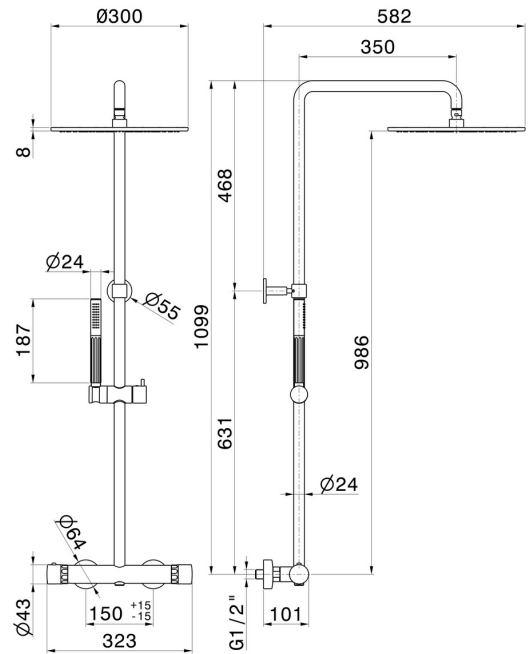

73051.59.066

Short shower column, cold body with external thermostatic mixer with diverter, head and shower - finish PVD Brushed steel

PVD Brushed steel

FEATURES

Material	Brass/Marble
Technology	Save Water
Installation	Wall mounted
Control type	Single lever
Diverter type	Mechanic diverter
Outlets	2 Ways Out
Water mixing	Thermostatic

TECHNICAL DRAWING

73051.59.066

Short shower column, cold body with external thermostatic mixer with diverter, head and shower -
finish PVD Brushed steel

AVAILABLE FINISHES

59.066

PVD Brushed steel

01.014

finish Matt White