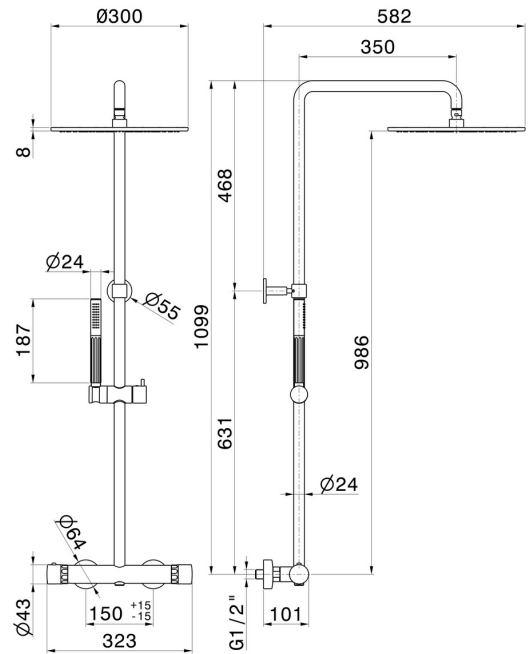

**73051.59.067**

Short shower column, cold body with external thermostatic mixer with diverter, head and shower - finish PVD Brushed Copper Bronze

PVD Brushed Copper Bronze

**FEATURES**

Material	<b>Brass/Marble</b>
Technology	<b>Save Water</b>
Installation	<b>Wall mounted</b>
Control type	<b>Single lever</b>
Diverter type	<b>Mechanic diverter</b>
Outlets	<b>2 Ways Out</b>
Water mixing	<b>Thermostatic</b>

**TECHNICAL DRAWING**

**73051.59.067**

Short shower column, cold body with external thermostatic mixer with diverter, head and shower -  
finish PVD Brushed Copper Bronze

**61.020**

finish PVD Glossy Gold