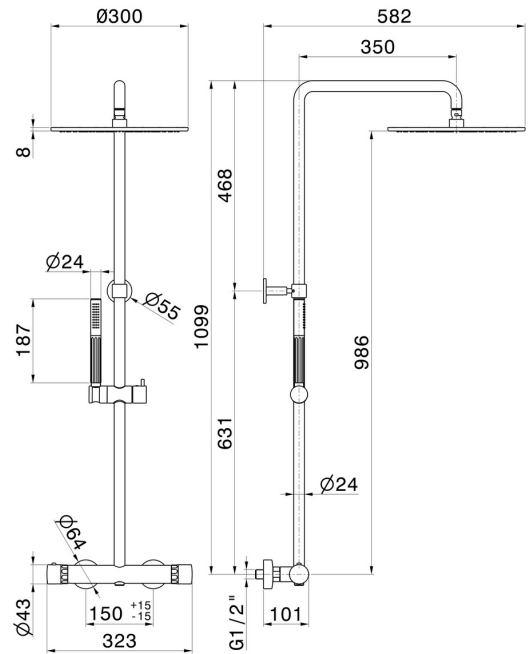

73051.59.098

Short shower column, cold body with external thermostatic mixer with diverter, head and shower - finish PVD Brushed Pale Gold

PVD Brushed Pale Gold

FEATURES

Material	Brass/Marble
Technology	Save Water
Installation	Wall mounted
Control type	Single lever
Diverter type	Mechanic diverter
Outlets	2 Ways Out
Water mixing	Thermostatic

TECHNICAL DRAWING

73051.59.098

Short shower column, cold body with external thermostatic mixer with diverter, head and shower - finish PVD Brushed Pale Gold

AVAILABLE FINISHES

59.098

PVD Brushed Pale Gold

01.014