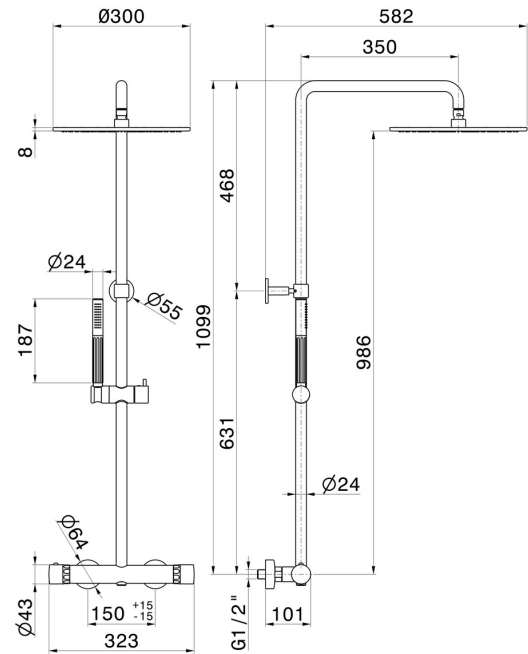

73051.61.020

Short shower column, cold body with external thermostatic mixer with diverter, head and shower - finish PVD Glossy Gold

PVD Glossy Gold

FEATURES

Material	Brass/Marble
Technology	Save Water
Installation	Wall mounted
Control type	Single lever
Diverter type	Mechanic diverter
Outlets	2 Ways Out
Water mixing	Thermostatic

TECHNICAL DRAWING

73051.61.020

Short shower column, cold body with external thermostatic mixer with diverter, head and shower -
finish PVD Glossy Gold

AVAILABLE FINISHES

61.020

PVD Glossy Gold

01.014

finish Matt White