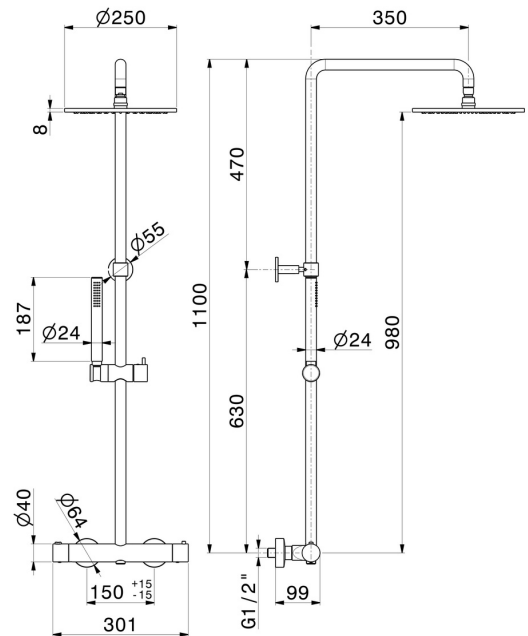

70050.01.014

Short shower column, cold body with external thermostatic mixer with diverter, head shower and hand shower in brass - finish Matt White

FEATURES

- | | |
|--------------|---------------------|
| Material | Brass |
| Technology | Save Water |
| Installation | Wall mounted |
| Water mixing | Thermostatic |

TECHNICAL DRAWING

70050.01.014

Short shower column, cold body with external thermostatic mixer with diverter, head shower and hand shower in brass - finish Matt White

AVAILABLE FINISHES

01.014

Matt White

01.093