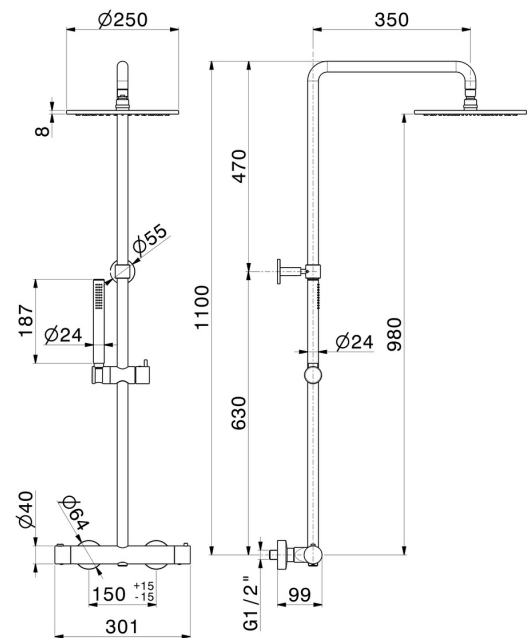

70050.01.093

Short shower column, cold body with external thermostatic mixer with diverter, head shower and hand shower in brass - finish Matt Black

FEATURES

- | | |
|--------------|---------------------|
| Material | Brass |
| Technology | Save Water |
| Installation | Wall mounted |
| Water mixing | Thermostatic |

TECHNICAL DRAWING

70050.01.093

Short shower column, cold body with external thermostatic mixer with diverter, head shower and hand shower in brass - finish Matt Black

AVAILABLE FINISHES

01.093

Matt Black

01.014