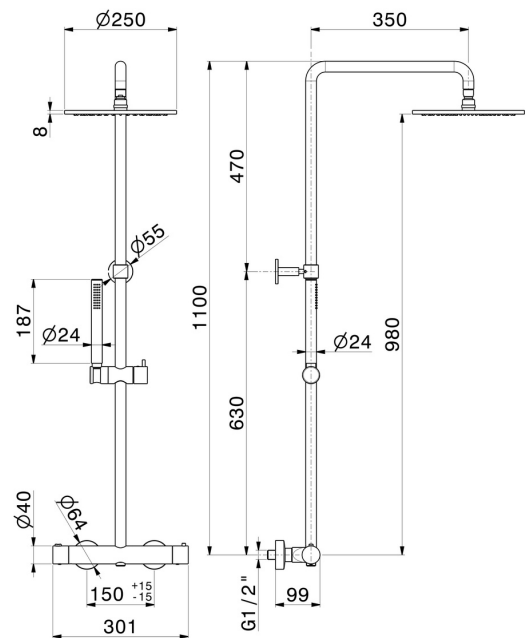

**70050.47.083**

Short shower column, cold body with external thermostatic mixer with diverter, head shower and hand shower in brass - finish Groove Bronze

Groove Bronze

**FEATURES**

- |              |                     |
|--------------|---------------------|
| Material     | <b>Brass</b>        |
| Technology   | <b>Save Water</b>   |
| Installation | <b>Wall mounted</b> |
| Water mixing | <b>Thermostatic</b> |

**TECHNICAL DRAWING**

**70050.47.083**

Short shower column, cold body with external thermostatic mixer with diverter, head shower and hand shower in brass - finish Groove Bronze

**AVAILABLE FINISHES**

---