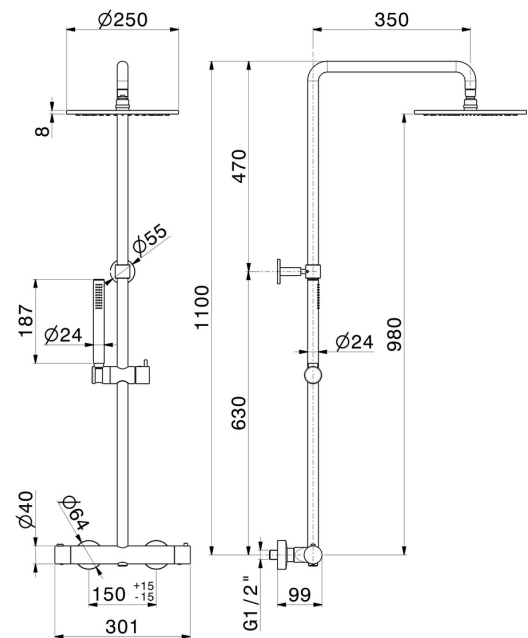

**70050.58.061**

Short shower column, cold body with external thermostatic mixer with diverter, head shower and hand shower in brass - finish PVD Copper Bronze

PVD Copper Bronze

**FEATURES**

- |              |                     |
|--------------|---------------------|
| Material     | <b>Brass</b>        |
| Technology   | <b>Save Water</b>   |
| Installation | <b>Wall mounted</b> |
| Water mixing | <b>Thermostatic</b> |

**TECHNICAL DRAWING**

**70050.58.061**

Short shower column, cold body with external thermostatic mixer with diverter, head shower and hand shower in brass - finish PVD Copper Bronze

**AVAILABLE FINISHES**