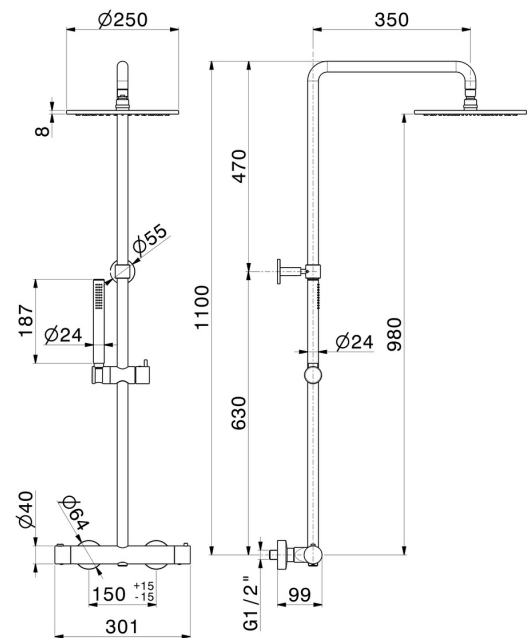

**70050.58.063**

Short shower column, cold body with external thermostatic mixer with diverter, head shower and hand shower in brass - finish PVD Gun Metal

**FEATURES**

- |              |                     |
|--------------|---------------------|
| Material     | <b>Brass</b>        |
| Technology   | <b>Save Water</b>   |
| Installation | <b>Wall mounted</b> |
| Water mixing | <b>Thermostatic</b> |

**TECHNICAL DRAWING**

**70050.58.063**

Short shower column, cold body with external thermostatic mixer with diverter, head shower and hand shower in brass - finish PVD Gun Metal

**AVAILABLE FINISHES**

---