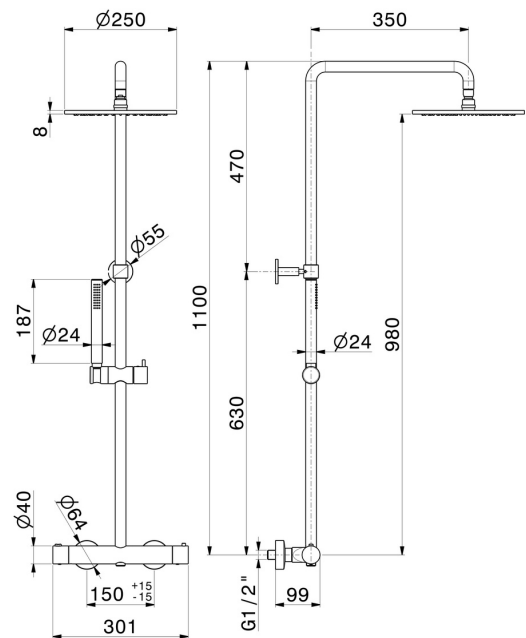

70050.59.064

Short shower column, cold body with external thermostatic mixer with diverter, head shower and hand shower in brass - finish PVD Brushed Gun Metal

FEATURES

- | | |
|--------------|---------------------|
| Material | Brass |
| Technology | Save Water |
| Installation | Wall mounted |
| Water mixing | Thermostatic |

TECHNICAL DRAWING

70050.59.064

Short shower column, cold body with external thermostatic mixer with diverter, head shower and hand shower in brass - finish PVD Brushed Gun Metal

AVAILABLE FINISHES

59.064

PVD Brushed Gun Metal