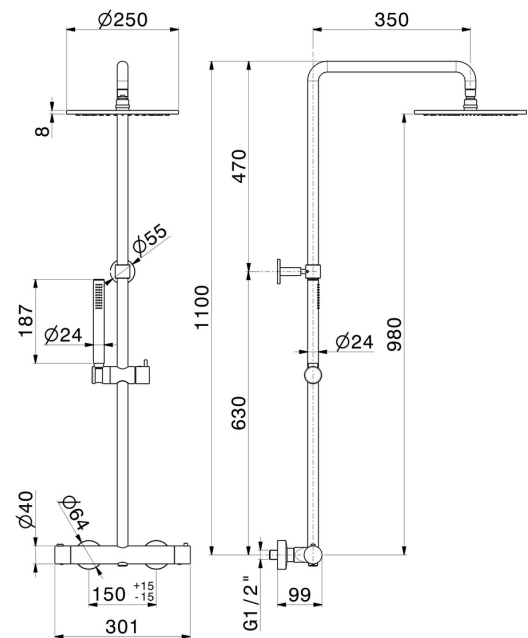

70050.59.066

Short shower column, cold body with external thermostatic mixer with diverter, head shower and hand shower in brass - finish PVD Brushed steel

PVD Brushed steel

FEATURES

- | | |
|--------------|---------------------|
| Material | Brass |
| Technology | Save Water |
| Installation | Wall mounted |
| Water mixing | Thermostatic |

TECHNICAL DRAWING

70050.59.066

Short shower column, cold body with external thermostatic mixer with diverter, head shower and hand shower in brass - finish PVD Brushed steel

AVAILABLE FINISHES

59.066

PVD Brushed steel