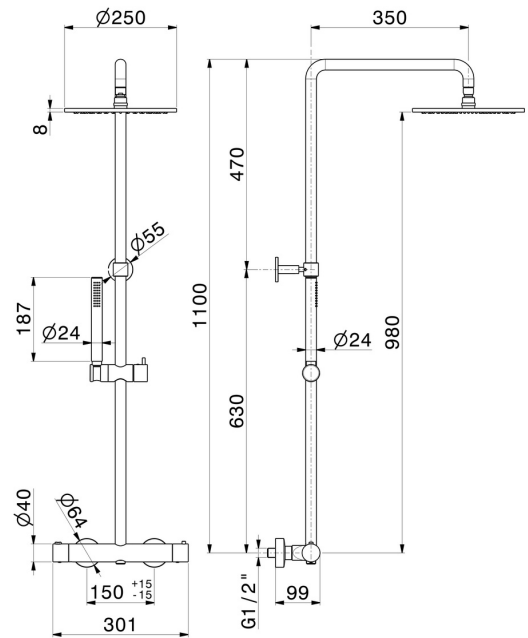

70050.59.067

Short shower column, cold body with external thermostatic mixer with diverter, head shower and hand shower in brass - finish PVD Brushed Copper Bronze

PVD Brushed Copper Bronze

FEATURES

- | | |
|--------------|---------------------|
| Material | Brass |
| Technology | Save Water |
| Installation | Wall mounted |
| Water mixing | Thermostatic |

TECHNICAL DRAWING

70050.59.067

Short shower column, cold body with external thermostatic mixer with diverter, head shower and hand shower in brass - finish PVD Brushed Copper Bronze

AVAILABLE FINISHES

59.067