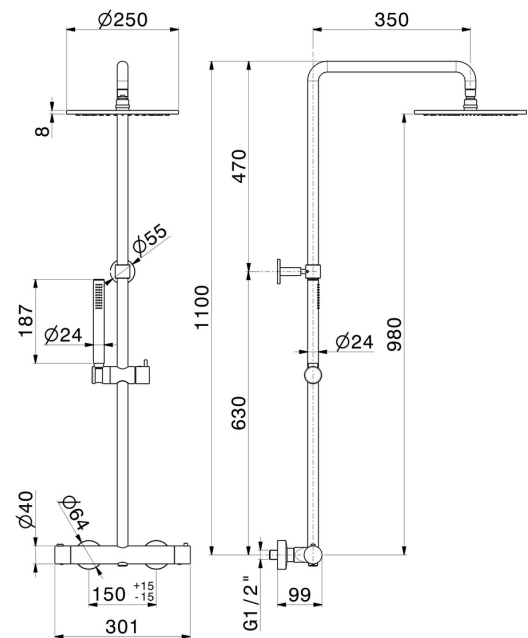

70050.59.097

Short shower column, cold body with external thermostatic mixer with diverter, head shower and hand shower in brass - finish PVD Brushed Gold

PVD Brushed Gold

FEATURES

- | | |
|--------------|---------------------|
| Material | Brass |
| Technology | Save Water |
| Installation | Wall mounted |
| Water mixing | Thermostatic |

TECHNICAL DRAWING

70050.59.097

Short shower column, cold body with external thermostatic mixer with diverter, head shower and hand shower in brass - finish PVD Brushed Gold

AVAILABLE FINISHES

59.097

PVD Brushed Gold