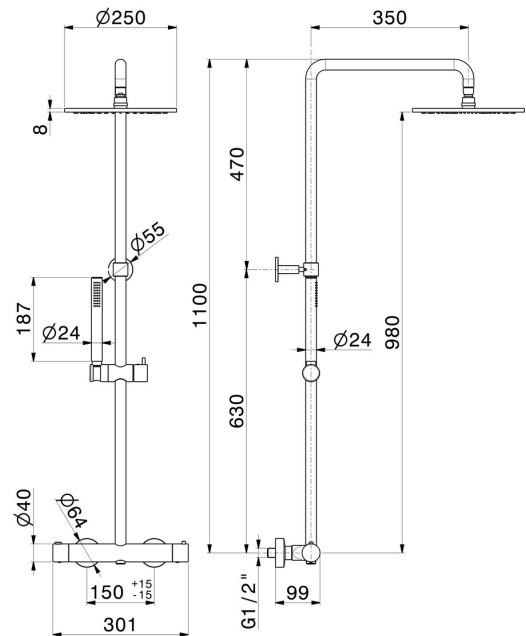

70050.59.098

Short shower column, cold body with external thermostatic mixer with diverter, head shower and hand shower in brass - finish PVD Brushed Pale Gold

FEATURES

- | | |
|--------------|---------------------|
| Material | Brass |
| Technology | Save Water |
| Installation | Wall mounted |
| Water mixing | Thermostatic |

TECHNICAL DRAWING

70050.59.098

Short shower column, cold body with external thermostatic mixer with diverter, head shower and hand shower in brass - finish PVD Brushed Pale Gold

AVAILABLE FINISHES

59.098

PVD Brushed Pale Gold