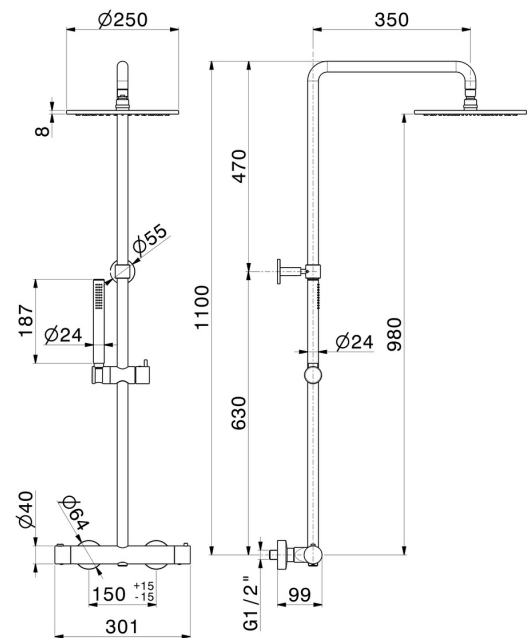

## 70050.M0.070

Short shower column, cold body with external thermostatic mixer with diverter, head shower and hand shower in brass - finish Titanium Satin

### FEATURES

Material	<b>Brass</b>
Technology	<b>Save Water</b>
Installation	<b>Wall mounted</b>
Water mixing	<b>Thermostatic</b>

### TECHNICAL DRAWING

**70050.M0.070**

Short shower column, cold body with external thermostatic mixer with diverter, head shower and hand shower in brass - finish Titanium Satin

**AVAILABLE FINISHES**

---