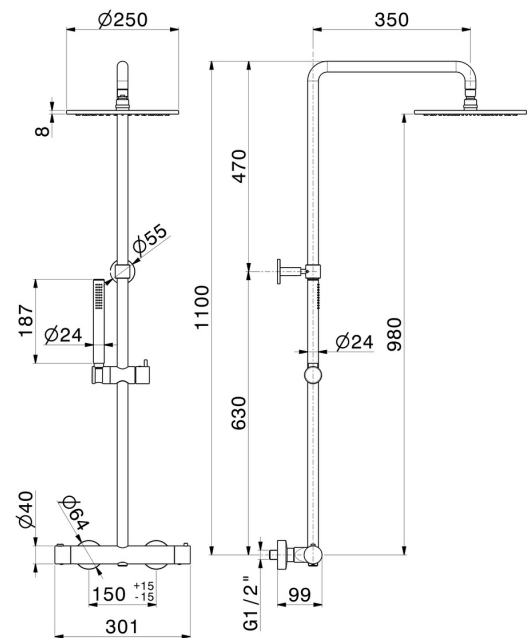

70050.M0.071

Short shower column, cold body with external thermostatic mixer with diverter, head shower and hand shower in brass - finish Gold Satin

FEATURES

- | | |
|--------------|---------------------|
| Material | Brass |
| Technology | Save Water |
| Installation | Wall mounted |
| Water mixing | Thermostatic |

TECHNICAL DRAWING

70050.M0.071

Short shower column, cold body with external thermostatic mixer with diverter, head shower and hand shower in brass - finish Gold Satin

AVAILABLE FINISHES

M0.071

Gold Satin

01.014