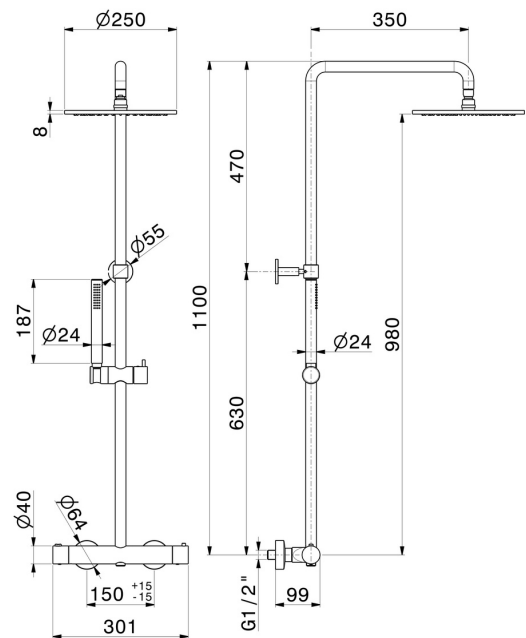

70050.M0.075

Short shower column, cold body with external thermostatic mixer with diverter, head shower and hand shower in brass - finish Copper Glossy

FEATURES

- | | |
|--------------|---------------------|
| Material | Brass |
| Technology | Save Water |
| Installation | Wall mounted |
| Water mixing | Thermostatic |

TECHNICAL DRAWING

70050.M0.075

Short shower column, cold body with external thermostatic mixer with diverter, head shower and hand shower in brass - finish Copper Glossy

AVAILABLE FINISHES

M0.075

Copper Glossy