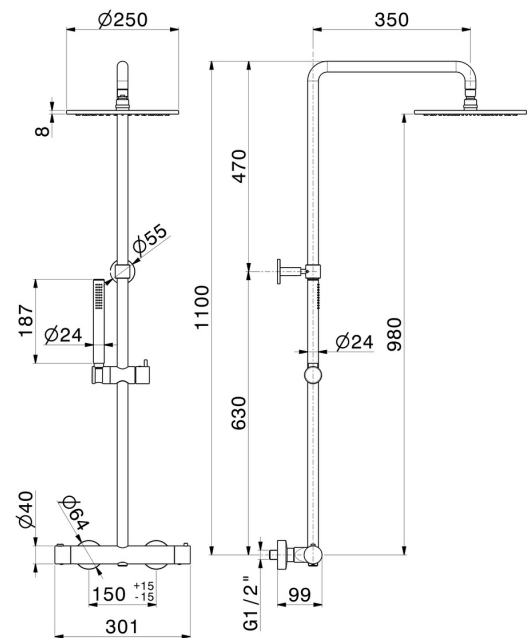

**70050.M0.077**

Short shower column, cold body with external thermostatic mixer with diverter, head shower and hand shower in brass - finish Carbon Satin

**FEATURES**

- |              |                     |
|--------------|---------------------|
| Material     | <b>Brass</b>        |
| Technology   | <b>Save Water</b>   |
| Installation | <b>Wall mounted</b> |
| Water mixing | <b>Thermostatic</b> |

**TECHNICAL DRAWING**

**70050.M0.077**

Short shower column, cold body with external thermostatic mixer with diverter, head shower and hand shower in brass - finish Carbon Satin

**AVAILABLE FINISHES**

---

**M0.077**