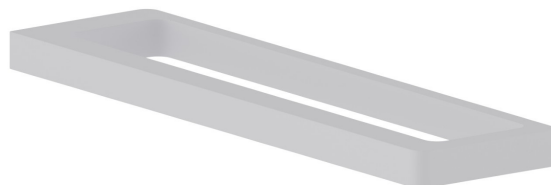

# SQUARE ACCESSORIES

**62927.01.014**

Short towel rail, 30 cm - finish Matt White

Matt White

## FEATURES

---

Installation

**Wall mounted**

## SQUARE ACCESSORIES

**62927.01.014**

Short towel rail, 30 cm - finish Matt White