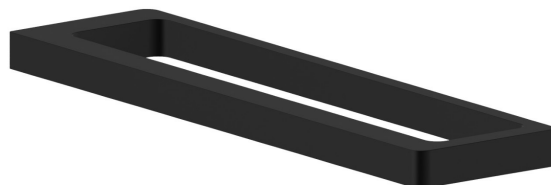

# SQUARE ACCESSORIES

62927.01.093

Short towel rail, 30 cm - finish Matt Black

Matt Black

## FEATURES

---

Installation

**Wall mounted**

## SQUARE ACCESSORIES

**62927.01.093**

Short towel rail, 30 cm - finish Matt Black