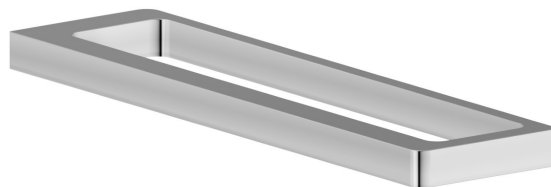

# SQUARE ACCESSORIES

**62927.21.018**

Short towel rail, 30 cm - finish Chrome

Chrome

## FEATURES

---

Installation

**Wall mounted**

## SQUARE ACCESSORIES

**62927.21.018**

Short towel rail, 30 cm - finish Chrome