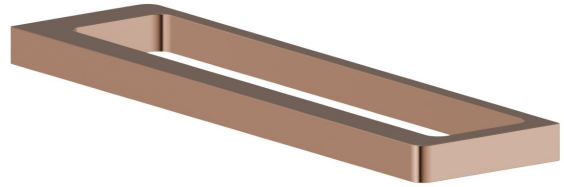

# SQUARE ACCESSORIES

**62927.58.061**

Short towel rail, 30 cm - finish PVD Copper Bronze

## FEATURES

---

Installation

**Wall mounted**

## SQUARE ACCESSORIES

**62927.58.061**

Short towel rail, 30 cm - finish PVD Copper Bronze