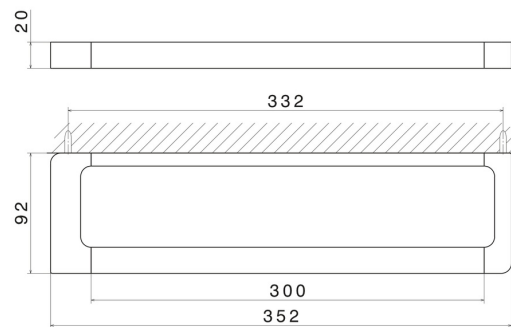

# SQUARE ACCESSORIES

**62927.58.061**

Short towel rail, 30 cm - finish PVD Copper Bronze

## TECHNICAL DRAWING

---