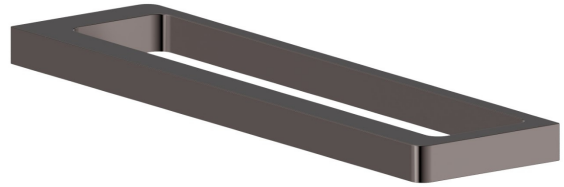

# SQUARE ACCESSORIES

**62927.58.063**

Short towel rail, 30 cm - finish PVD Gun Metal

PVD Gun Metal

## FEATURES

---

Installation

**Wall mounted**

## SQUARE ACCESSORIES

**62927.58.063**

Short towel rail, 30 cm - finish PVD Gun Metal