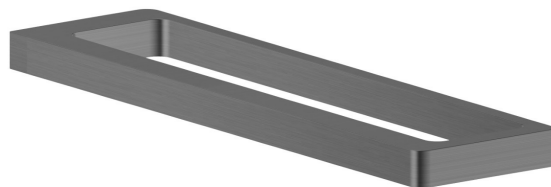

SQUARE ACCESSORIES

62927.59.064

Short towel rail, 30 cm - finish PVD Brushed Gun Metal

PVD Brushed Gun Metal

FEATURES

Installation

Wall mounted

TECHNICAL DRAWING

SQUARE ACCESSORIES

62927.59.064

Short towel rail, 30 cm - finish PVD Brushed Gun Metal

AVAILABLE FINISHES

59.064

PVD Brushed Gun Metal

01.014

finish Matt White