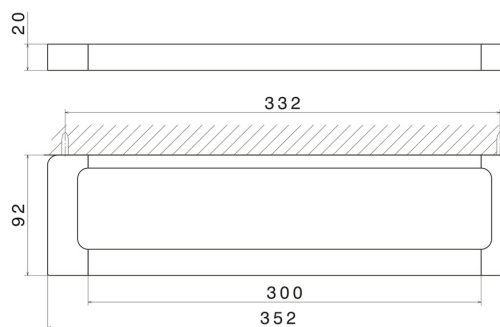

SQUARE ACCESSORIES

62927.59.064

Short towel rail, 30 cm - finish PVD Brushed Gun Metal

PVD Brushed Gun Metal

FEATURES

Installation

Wall mounted

TECHNICAL DRAWING

SQUARE ACCESSORIES

62927.59.064

Short towel rail, 30 cm - finish PVD Brushed Gun Metal

AVAILABLE FINISHES

59.064

PVD Brushed Gun Metal

01.014

finish Matt White