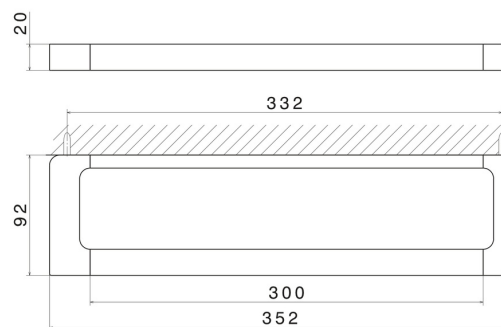

SQUARE ACCESSORIES

62927.59.066

Short towel rail, 30 cm - finish PVD Brushed steel

PVD Brushed steel

FEATURES

Installation

Wall mounted

TECHNICAL DRAWING

SQUARE ACCESSORIES

62927.59.066

Short towel rail, 30 cm - finish PVD Brushed steel

AVAILABLE FINISHES

59.066

PVD Brushed steel

01.014

finish Matt White