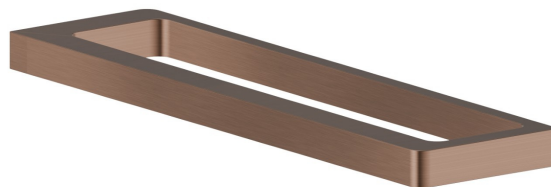

SQUARE ACCESSORIES

62927.59.067

Short towel rail, 30 cm - finish PVD Brushed Copper Bronze

PVD Brushed Copper Bronze

FEATURES

Installation

Wall mounted

TECHNICAL DRAWING

SQUARE ACCESSORIES

62927.59.067

Short towel rail, 30 cm - finish PVD Brushed Copper Bronze

AVAILABLE FINISHES

59.067

PVD Brushed Copper Bronze

01.014

finish Matt White