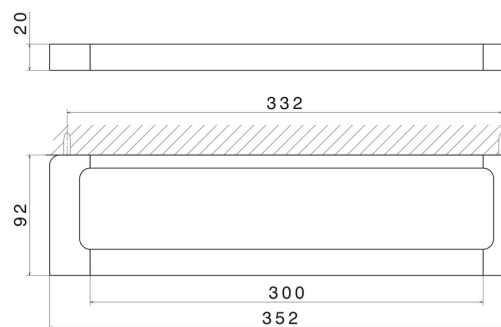

SQUARE ACCESSORIES

62927.59.067

Short towel rail, 30 cm - finish PVD Brushed Copper Bronze

PVD Brushed Copper Bronze

FEATURES

Installation

Wall mounted

TECHNICAL DRAWING

SQUARE ACCESSORIES

62927.59.067

Short towel rail, 30 cm - finish PVD Brushed Copper Bronze

AVAILABLE FINISHES

59.067

PVD Brushed Copper Bronze

01.014

finish Matt White