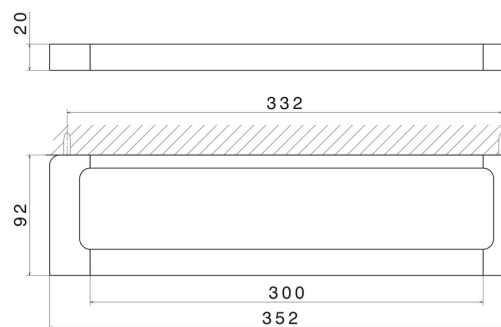

SQUARE ACCESSORIES

62927.M0.070

Short towel rail, 30 cm - finish Titanium Satin

Titanium Satin

FEATURES

Installation

Wall mounted

TECHNICAL DRAWING

SQUARE ACCESSORIES

62927.M0.070

Short towel rail, 30 cm - finish Titanium Satin

AVAILABLE FINISHES

M0.070

Titanium Satin

01.014

finish Matt White