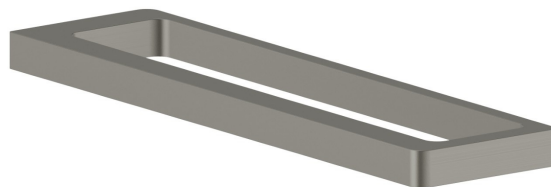

SQUARE ACCESSORIES

62927.M0.070

Short towel rail, 30 cm - finish Titanium Satin

Titanium Satin

FEATURES

Installation

Wall mounted

TECHNICAL DRAWING

SQUARE ACCESSORIES

62927.M0.070

Short towel rail, 30 cm - finish Titanium Satin

AVAILABLE FINISHES

M0.070

Titanium Satin

01.014

finish Matt White