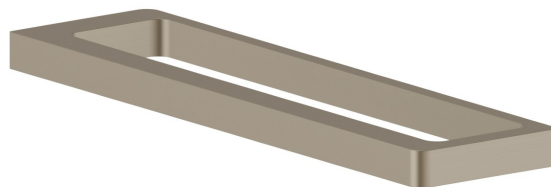

# SQUARE ACCESSORIES

**62927.M0.071**

Short towel rail, 30 cm - finish Gold Satin

Gold Satin

## FEATURES

---

Installation

**Wall mounted**

## SQUARE ACCESSORIES

**62927.M0.071**

Short towel rail, 30 cm - finish Gold Satin