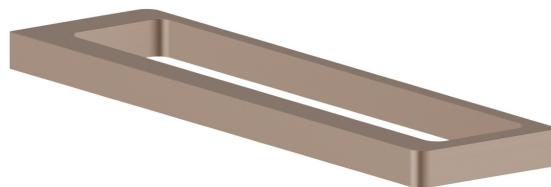

# SQUARE ACCESSORIES

62927.M0.072

Short towel rail, 30 cm - finish Copper Satin

Copper Satin

## FEATURES

---

Installation

**Wall mounted**

## SQUARE ACCESSORIES

**62927.M0.072**

Short towel rail, 30 cm - finish Copper Satin