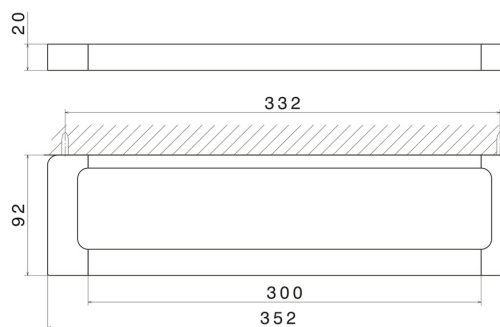

# SQUARE ACCESSORIES

62927.M0.075

Short towel rail, 30 cm - finish Copper Glossy

Copper Glossy

## TECHNICAL DRAWING

---