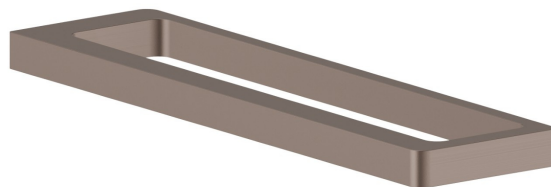

# SQUARE ACCESSORIES

62927.M0.075

Short towel rail, 30 cm - finish Copper Glossy

Copper Glossy

## FEATURES

---

Installation

**Wall mounted**

## SQUARE ACCESSORIES

**62927.M0.075**

Short towel rail, 30 cm - finish Copper Glossy