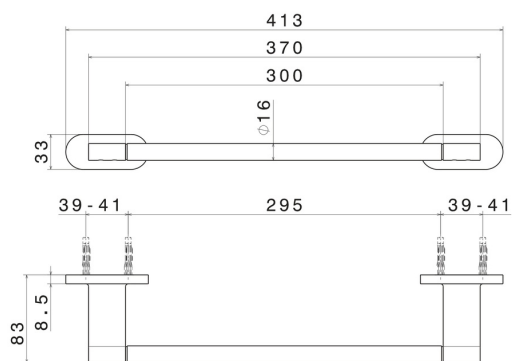

ROUND ACCESSORIES

67227.01.014

Short towel rail, 30 cm - finish Matt White

FEATURES

Installation

Wall mounted

TECHNICAL DRAWING

ROUND ACCESSORIES

67227.01.014

Short towel rail, 30 cm - finish Matt White

AVAILABLE FINISHES

01.014

Matt White

01.093

finish Matt Black

21.018