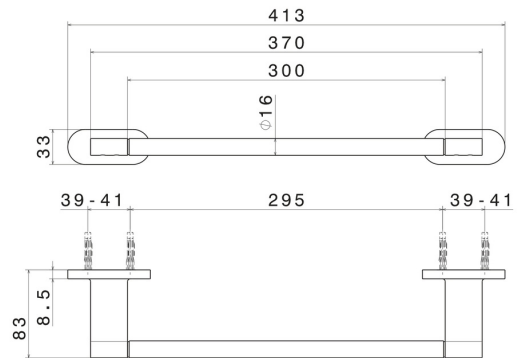

ROUND ACCESSORIES

67227.01.093

Short towel rail, 30 cm - finish Matt Black

Matt Black

FEATURES

Installation

Wall mounted

TECHNICAL DRAWING

ROUND ACCESSORIES

67227.01.093

Short towel rail, 30 cm - finish Matt Black

AVAILABLE FINISHES

01.093

Matt Black

01.014

finish Matt White