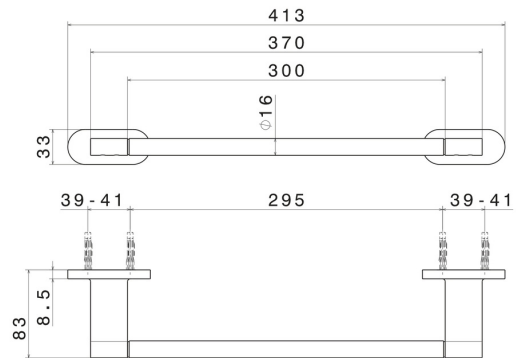

ROUND ACCESSORIES

67227.21.018

Short towel rail, 30 cm - finish Chrome

Chrome

FEATURES

Installation

Wall mounted

TECHNICAL DRAWING

AR Preview
try it in your home

More Details
on our [website](#)

ROUND ACCESSORIES

67227.21.018

Short towel rail, 30 cm - finish Chrome

AVAILABLE FINISHES

21.018

Chrome