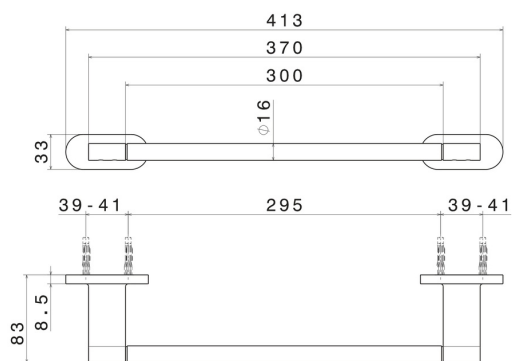

ROUND ACCESSORIES

67227.47.083

Short towel rail, 30 cm - finish Groove Bronze

Groove Bronze

FEATURES

Installation

Wall mounted

TECHNICAL DRAWING

ROUND ACCESSORIES

67227.47.083

Short towel rail, 30 cm - finish Groove Bronze

AVAILABLE FINISHES

47.083

Groove Bronze

01.014

finish Matt White